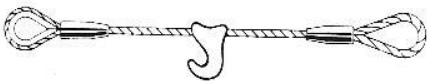

## Wire Rope Sling Types

**AHS 1**  
SOFT EYE EACH END

**AHS 2**  
THIMBLE EYE EACH END

**AHS 3**  
THIMBLE EYE ONE END, SOFT EYE OTHER END

**AHS 4**  
THIMBLE EYE ONE END, SOFT EYE  
OTHER END FITTED WITH CHOKER HOOK

**AHS 5**  
SOFT EYE ONE END AND SLING HOOK OTHER END

**AHS 6**  
THIMBLE EYE ONE END AND SLING HOOK OTHER END

**AHS 7**  
RING ONE END THIMBLE AND SAFETY HOOK OTHER END

**AHS 8**  
THIMBLE EYE ONE END, SOFT EYE  
AND RIGGING SCREW OTHER END