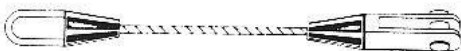

**AHS 5**  
SOFT EYE ONE END AND SLING HOOK OTHER END

**AHS 6**  
THIMBLE EYE ONE END AND SLING HOOK OTHER END

**AHS 7**  
RING ONE END THIMBLE AND SAFETY HOOK OTHER END

**AHS 8**  
THIMBLE EYE ONE END, SOFT EYE  
AND RIGGING SCREW OTHER END

**AHS 9**  
THIMBLE EYE ONE END, THIMBLE  
EYE AND SHACKLE OTHER END

**AHS 10**  
CLOSED SOCKET ONE END,  
OPEN SOCKET OTHER END

**AHS 11**  
TWO LEG SLING WITH MASTER LINK AND SLING HOOKS

**AHS 12**  
THREE LEG SLING WITH MASTER LINK AND SLING HOOKS