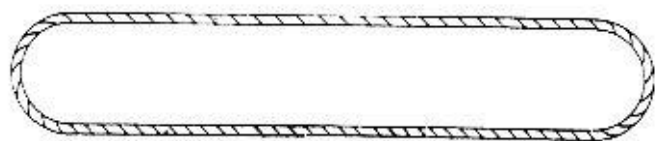

**AHS 5**  
SOFT EYE ONE END AND SLING HOOK OTHER END

**AHS 6**  
THIMBLE EYE ONE END AND SLING HOOK OTHER END

**AHS 7**  
RING ONE END THIMBLE AND SAFETY HOOK OTHER END

**AHS 8**  
THIMBLE EYE ONE END, SOFT EYE  
AND RIGGING SCREW OTHER END

**AHS 9**  
THIMBLE EYE ONE END, THIMBLE  
EYE AND SHACKLE OTHER END

**AHS 10**  
CLOSED SOCKET ONE END,  
OPEN SOCKET OTHER END

**AHS 11**  
TWO LEG SLING WITH MASTER LINK AND SLING HOOKS

**AHS 12**  
THREE LEG SLING WITH MASTER LINK AND SLING HOOKS

**AHS 13**  
FOUR LEG SLING WITH MASTER LINK AND SLING HOOKS

**AHS 14**  
ENDLESS SLING