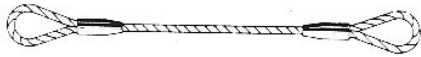

## Wire Rope Sling Types

**AHS 1**  
SOFT EYE EACH END

**AHS 2**  
THIMBLE EYE EACH END

**AHS 3**  
THIMBLE EYE ONE END, SOFT EYE OTHER END

**AHS 4**  
THIMBLE EYE ONE END, SOFT EYE  
OTHER END FITTED WITH CHOKER HOOK

**AHS 5**  
SOFT EYE ONE END AND SLING HOOK OTHER END

**AHS 6**  
THIMBLE EYE ONE END AND SLING HOOK OTHER END

**AHS 7**  
RING ONE END THIMBLE AND SAFETY HOOK OTHER END

**AHS 8**  
THIMBLE EYE ONE END, SOFT EYE  
AND RIGGING SCREW OTHER END